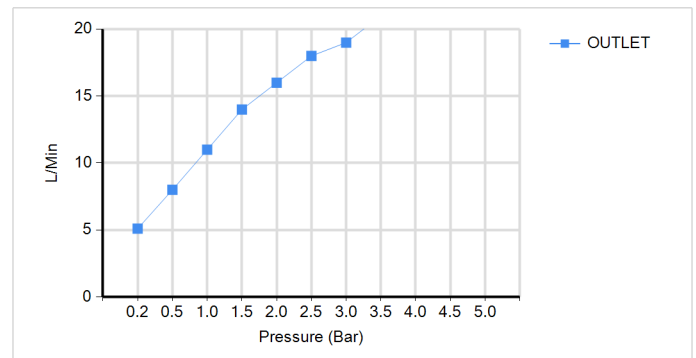

TECHNICAL DATA SHEET

BRAND: AQUAZONE

AQUAECO BATH FILLER WITH PUSH TYPE WASTE CP

PRODUCT DATA

Range	: AQUAECO
Product code	: AQP-WBT-220-CP
Finish/Colour	: CHROME
Product type	: WASTE
Material	: BRASS
Connection Size	: 1 1/2"
Water pressure	: 0.2-5 Bar
RMP	: 1.0 BAR MP

TECHNICAL INFORMATION

BATH FILLER

WITH PUSH TYPE WASTE

WITH FLEXIBLE OVERFLOW

FITTING : 3/4" BSP

CARTRIDGE SXM-CAR-K35-A

SCOPE OF DELIVERY

BATH FILLER