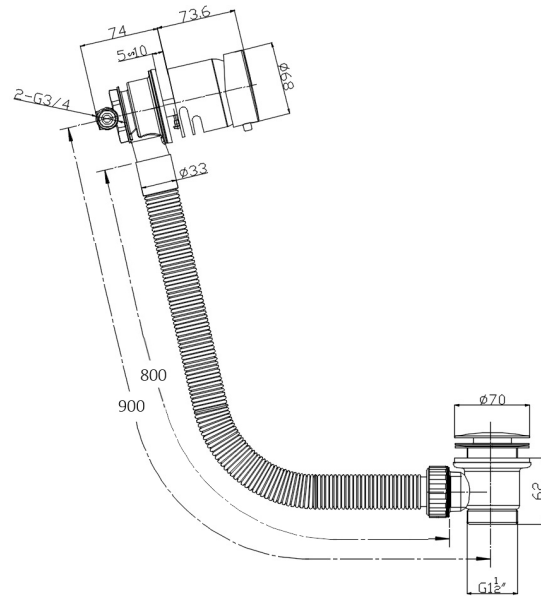

TECHNICAL DATA SHEET

BRAND: AQUAZONE

AQUAECO BATH FILLER WITH PUSH TYPE WASTE CP

PRODUCT DATA

Range	: AQUAECO
Product code	: AQP-WBT-220-CP
Finish/Colour	: CHROME
Product type	: WASTE
Material	: BRASS
Connection Size	: 1 1/2"
Water pressure	: 0.2-5 Bar
RMP	: 1.0 BAR MP

TECHNICAL INFORMATION

BATH FILLER

WITH PUSH TYPE WASTE

WITH FLEXIBLE OVERFLOW

FITTING : 3/4" BSP

CARTRIDGE SXM-CAR-K35-A

SCOPE OF DELIVERY

BATH FILLER