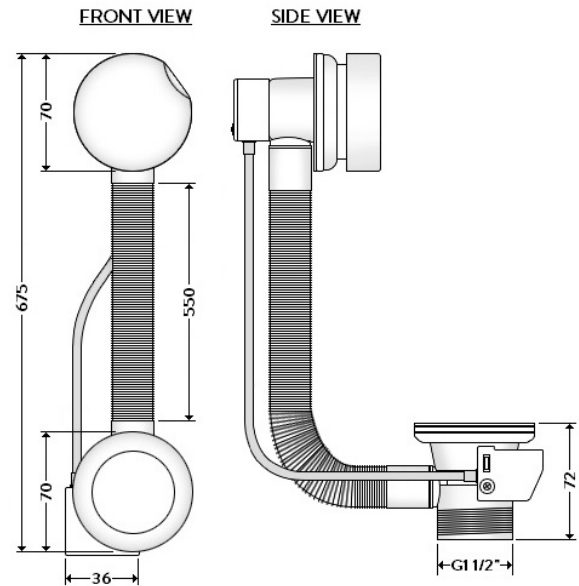

TECHNICAL DATA SHEET

BRAND: AQUAZONE

AQUAECO POP-UP BATH WASTE 550 CP

PRODUCT DATA

Range : AQUAECO
Product code : AQP-WBT-110-60-A-CP
Finish/Colour : CHROME
Product type : WASTE
Material : PLASTIC
Connection Size : 1 1/2"

TECHNICAL INFORMATION

POP-UP BATH WASTE
WITH FLEXIBLE OVERFLOW PIPE
550MM LENGTH

SCOPE OF DELIVERY

POP-UP BATH WASTE