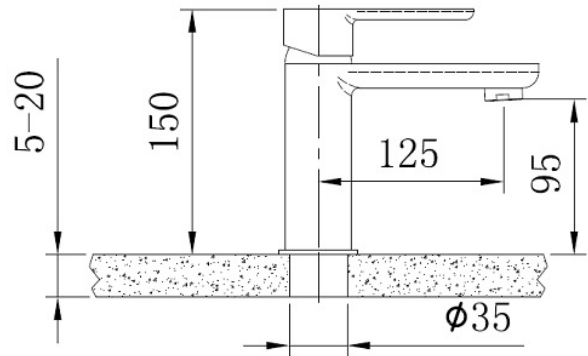

TECHNICAL DATA SHEET

BRAND: AQUAZONE

EMBASSY MONO BASIN MIXER W/PUW CP

PRODUCT DATA

Range	: EMBASSY
Product code	: AQE-EMB-301-CP
Finish/Colour	: CHROME
Product type	: MONO BASIN MIXER
Material	: BRASS
Connection Size	: 1/2"
Water pressure	: 0.2-5 Bar
RMP	: 1.0 BAR MP

TECHNICAL INFORMATION

MONO BASIN MIXER
DECK MOUNTED
SINGLE LEVER
WITH POP UP WASTE
CARTRIDGE SXM-CAR-CB35UF

SCOPE OF DELIVERY

MONO BASIN MIXER
POP UP WASTE
FLEXIBLE PIPES