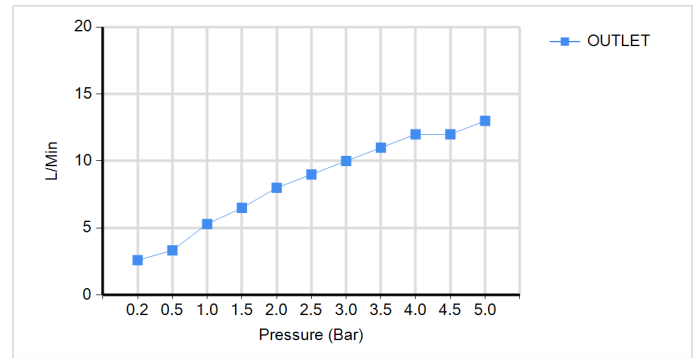

TECHNICAL DATA SHEET

BRAND: AQUAZONE

EMBASSY MONO BASIN MIXER W/PUW CP

PRODUCT DATA

Range	: EMBASSY
Product code	: AQE-EMB-301-CP
Finish/Colour	: CHROME
Product type	: MONO BASIN MIXER
Material	: BRASS
Connection Size	: 1/2"
Water pressure	: 0.2-5 Bar
RMP	: 1.0 BAR MP

TECHNICAL INFORMATION

MONO BASIN MIXER
DECK MOUNTED
SINGLE LEVER
WITH POP UP WASTE
CARTRIDGE SXM-CAR-CB35UF

SCOPE OF DELIVERY

MONO BASIN MIXER
POP UP WASTE
FLEXIBLE PIPES