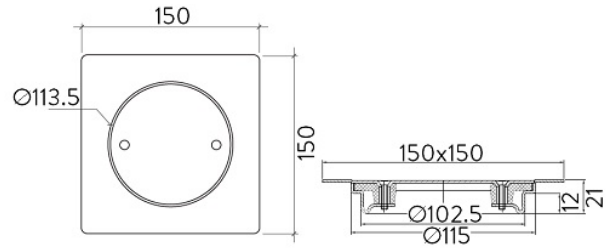

TECHNICAL DATA SHEET

BRAND: AQUAZONE

CLEAN OUT FLOOR DRAIN 150X150 PS

PRODUCT DATA

Range : AQUADRAIN
Product code : AQD-615COP-SS
Finish/Colour : POLISHED STEEL
Product type : CLEAN OUT
Material : STAINLESS STEEL
Connection Size : Ø102.5 mm

TECHNICAL INFORMATION

CLEAN OUT FLOOR DRAIN
WITH REMOVABLE COVER AND
SECURING SCREWS
STAINLESS STEEL GRADE 304

SCOPE OF DELIVERY

CLEAN OUT FLOOR DRAIN